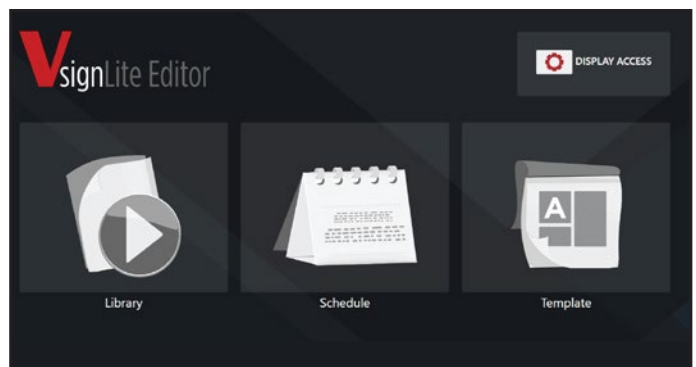

Player

Media files can be played separately, or they can be selected in a specific order and played in sequence. Also, created channels in Schedule section can be displayed on the device.

Schedule

VSignLite lets users create daily schedules and channels to play within different time slots of a day. Specified channels are displayed in specified slots without the need of manual operation.

Template

Users can select pre-defined templates and locate the contents to specific areas. VSignLite provides various templates such as full screen layouts and area-divided layouts with text and banner widget options. Related contents can be uploaded, scheduled and played.