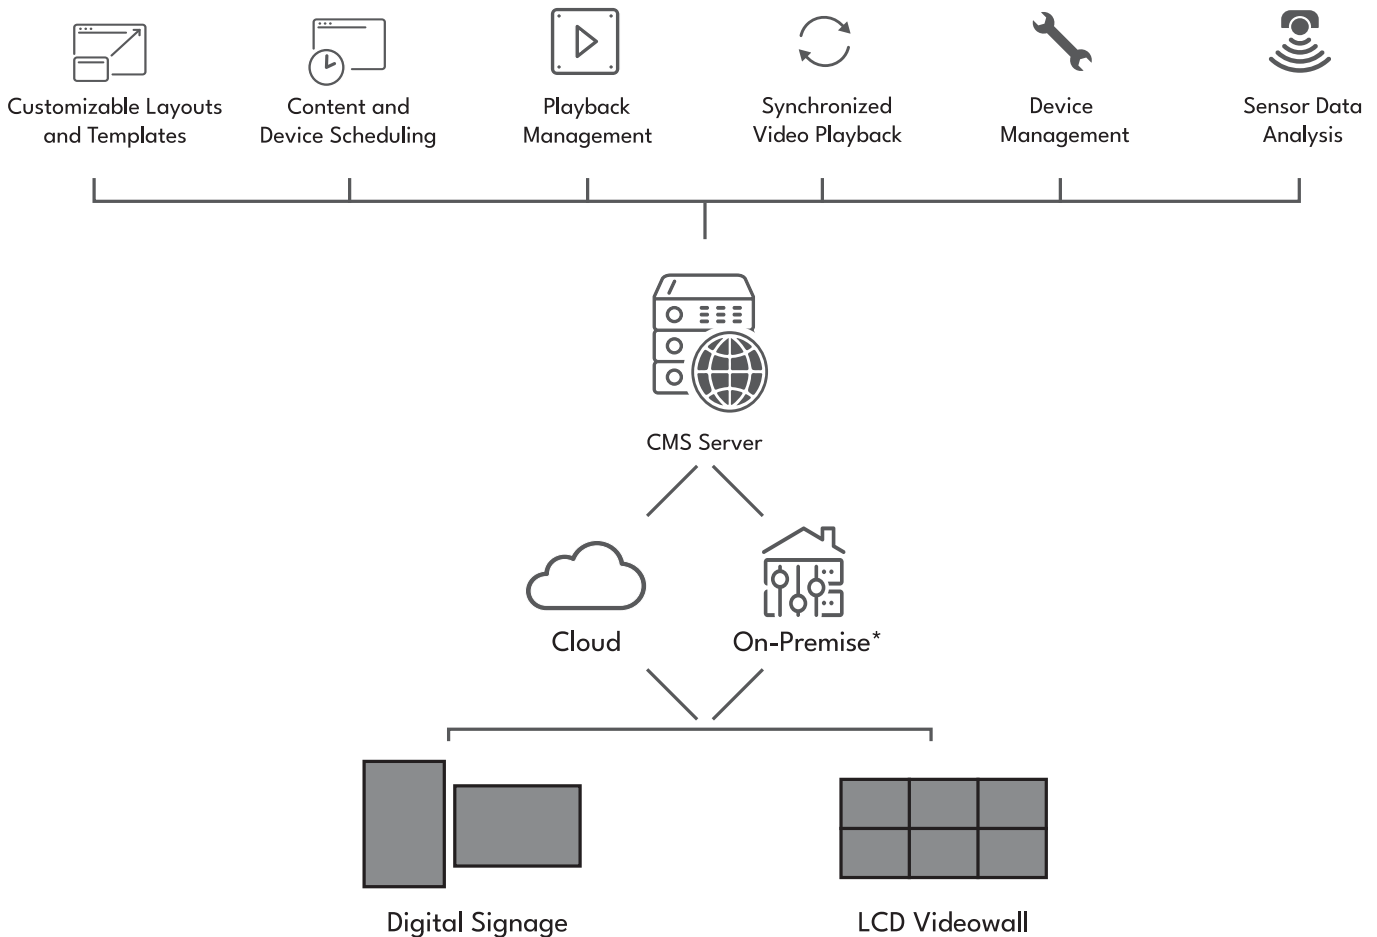

SIGNAGE SOLUTIONS

2024-2025

>

www.vestelvisualsolutions.com

VESTEL

Content Management Software

Vestel's VSign is an extensive and practical software solution which is compatible with Extreme+, Prime+, Entry+ digital signage displays, and Wall+ LCD video wall displays. Layout design, device management and monitoring are provided through Cloud or On-Premise servers. VSign lets users control Vestel displays remotely, without the need of being on-site.

VSign is based-on three main structures which are content management, device management and sensor monitoring. The contents can be created in CMS server and sent to the displays remotely. With device management features, all Vestel displays can be controlled through Cloud or On-Premise servers. In case Vestel's Sensor Box is used with the displays, temperature, humidity, ambient light, estimated carbon dioxide, and air quality levels of the environment can be displayed in CMS server.

*Project-based.

Device Management

Users can manage both the content and device remotely with VSign, through Cloud or On-Premise servers. Vsign is a completely integrated solution to monitor and control Vestel digital signage and LCD videowall displays. No need to be on-site to turn off, turn on, schedule the devices. Brightness levels can be adjusted to fit the most efficient power consumption.

Partial and Synchronized Playback

Synchronized video playback across displays on the network. By assigning displays as a “sync group”, and selecting a “master display”, all other displays adjust their time to synchronize the content. Contents can be divided and distributed seamlessly, or it can be played in harmony across multiple displays. Synchronization is a perfect tool for digital signage and LCD videowall displays.