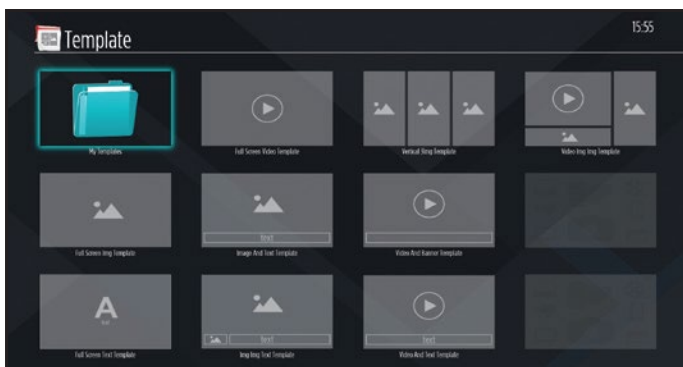

Partial and Synchronized Playback

Synchronized video playback across displays on the network. By assigning displays as a “sync group”, and selecting a “master display”, all other displays adjust their time to synchronize the content. Contents can be divided and distributed seamlessly, or it can be played in harmony across multiple displays. Synchronization is a perfect tool for digital signage and LCD videowall displays.

Player

Media files can be played separately, or they can be selected in a specific order and played in sequence. Also, created channels in Schedule section can be displayed on the device.

Schedule

VSignLite lets users create daily schedules and channels to play within different time slots of a day. Specified channels are displayed in specified slots without the need of manual operation.

Template

Users can select pre-defined templates and locate the contents to specific areas. VSignLite provides various templates such as full screen layouts and area-divided layouts with text and banner widget options. Related contents can be uploaded, scheduled and played.