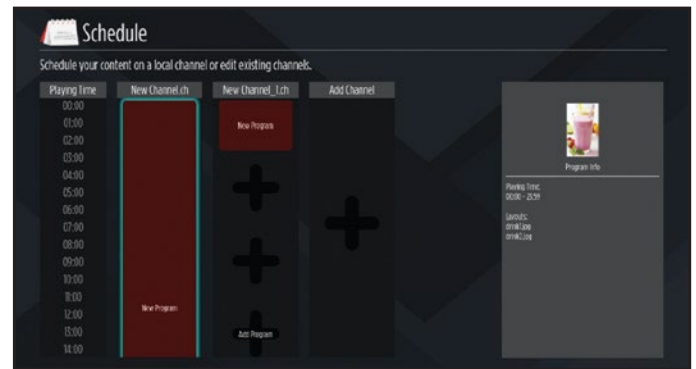

Partial and Synchronized Playback

Synchronized video playback across displays on the network. By assigning displays as a “sync group”, and selecting a “master display”, all other displays adjust their time to synchronize the content. Contents can be divided and distributed seamlessly, or it can be played in harmony across multiple displays. Synchronization is a perfect tool for digital signage and LCD videowall displays.

Player

Media files can be played separately, or they can be selected in a specific order and played in sequence. Also, created channels in Schedule section can be displayed on the device.

Schedule

VSignLite lets users create daily schedules and channels to play within different time slots of a day. Specified channels are displayed in specified slots without the need of manual operation.