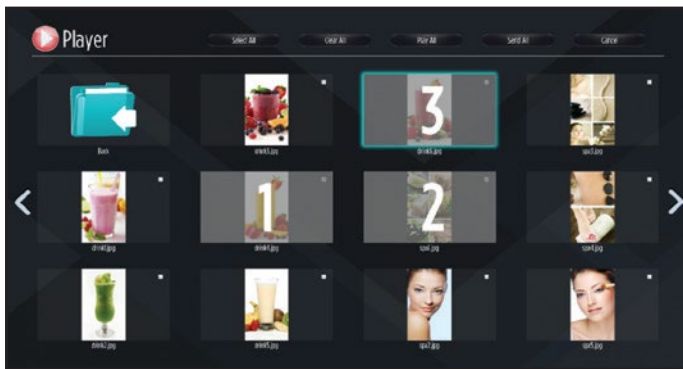

Customizable Layout and Templates

All layouts and templates are completely dynamic and customizable, users can create them based on their needs. Regions of layouts can be positioned and their aspect ratio can be changed easily. Customizable layouts and templates can be saved and copied to the multiple displays.

Partial and Synchronized Playback

Synchronized video playback across displays on the network. By assigning displays as a “sync group”, and selecting a “master display”, all other displays adjust their time to synchronize the content. Contents can be divided and distributed seamlessly, or it can be played in harmony across multiple displays. Synchronization is a perfect tool for digital signage and LCD videowall displays.

Player

Media files can be played separately, or they can be selected in a specific order and played in sequence. Also, created channels in Schedule section can be displayed on the device.

Schedule

VSignLite lets users create daily schedules and channels to play within different time slots of a day. Specified channels are displayed in specified slots without the need of manual operation.

Template

Users can select pre-defined templates and locate the contents to specific areas. VSignLite provides various templates such as full screen layouts and area-divided layouts with text and banner widget options. Related contents can be uploaded, scheduled and played.